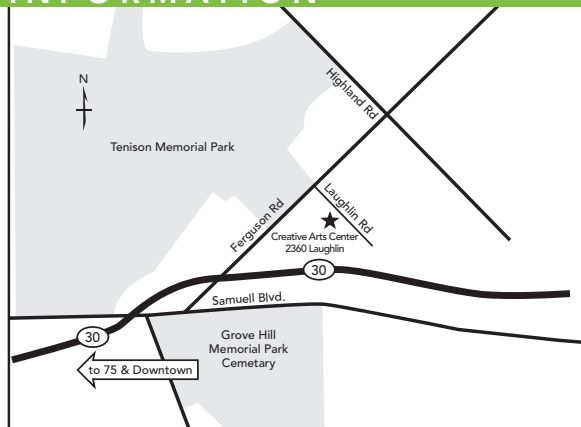

REGISTRATION & POLICIES:

- Payment is due upon registration.
- Registration is available in person, by phone, fax or online with VISA, MasterCard, American Express or Discover, check or cash.
- Tuition refunds will be issued only before the second class meeting, minus a $25 withdrawal fee.
- For all workshops, Dallas Darkroom classes and Bowman Hot Glass classes, the student must withdraw two business days prior to start of the class or workshop to receive a refund, minus a $25 withdrawal fee.
- Refunds and makeup classes will not be provided due to student illness, unexpected travel or reasons not the responsibility of the faculty or the Creative Arts Center.
- No refunds will be given for lab or membership fees.
- Students ages 15-17 must have parental permission.
- Use of studios solely for commercial production work is discouraged.
- The Creative Arts Center reserves the right to refuse enrollment to individuals with a history of unacceptable behavior.

CONTACT INFORMATION

CONTACT

Creative Arts Center
2360 Laughlin Drive
Dallas, Texas 75228
Phone: 214.320.1275
Fax: 214.320.0845

Email: info@creativeartscenter.org
or contact Diana Pollak
dpollak@creativeartscenter.org

www.creativeartscenter.org

Visit our website for additional classes, workshops and updated information.